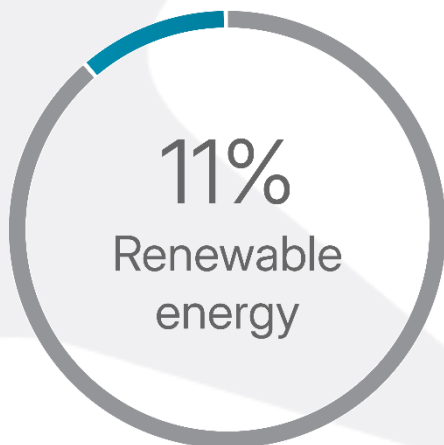

4.5[★]

NABERS

ENERGY

This certificate certifies that

THE TRUSTEE FOR SCHWARTZ FAMILY TRUST

Achieved 4.5 - star NABERS Energy Rating for

Rydges Newcastle,
350 Wharf Road, Newcastle, NSW
2300

This rating is valid until