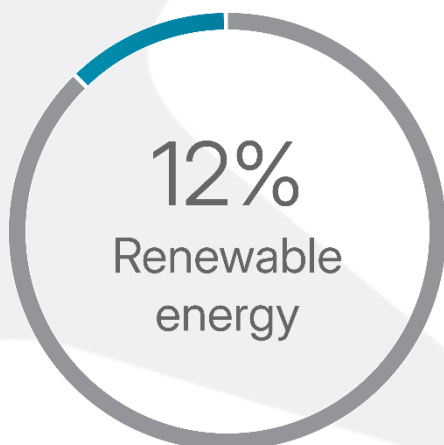

4.5[★]

NABERS

ENERGY

This certificate certifies that

THE TRUSTEE FOR
SCHWARTZ FAMILY
TRUST

Achieved 4.5 - star NABERS Energy Rating for

Mercure Sydney,
818-820 George Street,
CHIPPENDALE, NSW 2008

This rating is valid until