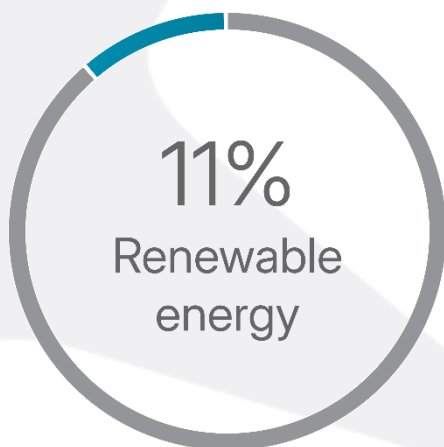

N A B E R S

ENERGY

This certifies that

THE TRUSTEE FOR  
SCHWARTZ FAMILY  
TRUST

Achieved 4.0 - star NABERS Energy Rating for

Rydges World Square,  
389 Pitt Street, SYDNEY, NSW  
2000

This rating is valid until