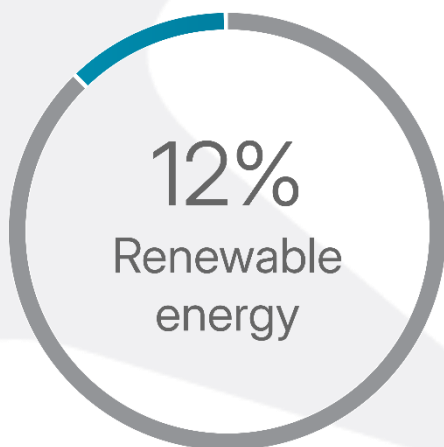

4.5[★]

NABERS

ENERGY

This certifies that

LAUDET PTY LIMITED

Achieved 4.5 - star NABERS Energy Rating for

Rydges Sydney Central,
28 Albion Street, SURRY HILLS,
NSW 2010

This rating is valid until