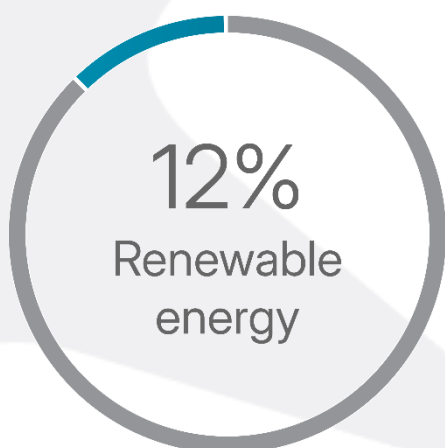

4^{*}

N A B E R S

ENERGY

This certifies that

THE TRUSTEE FOR
SCHWARTZ FAMILY
TRUST

Achieved 4.0 - star NABERS Energy Rating for

IBIS WORLD SQUARE,
384 PITT ST, SYDNEY, NSW 2000

This rating is valid until